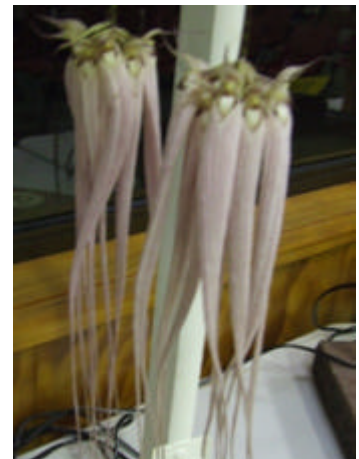

Bulb *longissimum*