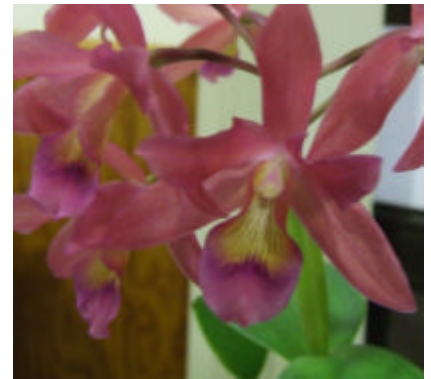

AROUND THE BENCHES APRIL 2011

The April meeting saw a total of 46 members and 2 visitors present. A total of 16 members were able to show 79 plants. Some of the plants which caught my wee eye are shown below

Rlc Redland Delight 'Countess'

Den Salaya 'Medy Stripe'

Paph Sorcerers Apprentice

Ascda Kulwadee Fragrance

Ascda Brightons MoonBeam 'Crystal'

C Barbara Kirch (New Grower)

Angraecum *leonis*

Lc Little Susie