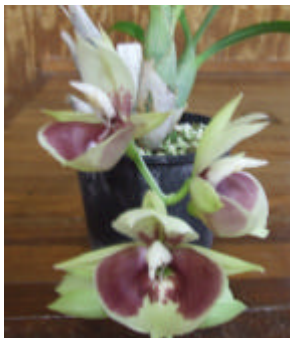

AROUND THE BENCHES

Our May meeting saw a total of 107 plants displayed by 21 members. Below are some of the plants which caught my wee eye

On the Species Terrestrial bench

Paph insigne var Royalty

On the Paphiopedilum bench

Paph Sylvan Glade 'Mararet'

On the Any Other Genera bench

**Ctism Pileatum 'Snow White'
X Ctism (Orchidglade
X Bound For Glory)**

Aust Native Species

Pt ophioglosa

On the Cattleya Novelty bench

Sc Dal's Good One 'Max'

On the Species Sympodial bench

Coelogyne rochussenii
Cultural Award winner for the night
Grown by Tony Beck

Members at the May meeting. This is the last meeting we will have in the school hall as we know it. We look forward to meeting in the new hall in the New Year.