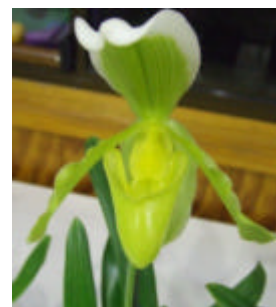

Paph *insigne*