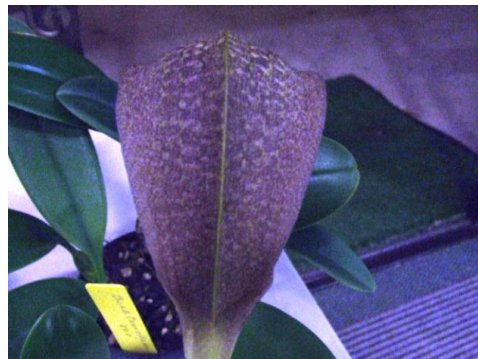

AROUND THE BENCHES May 2014

Some of the excellent display of plants on display at the May 2014 Meeting.

Den. Enobi Purple 'Splash'

Bulb. grandiflorum

Cynodes Wine Delight

Phrag. Superstar Antares

Phal. Chian Xen Magpie

Paph. Leeanum

CULTURAL AWARD FOR THE NIGHT
Den. Royal Wings 'Maria'
Grower Eric Locke

May your Orchids Bloom
From the Wee Leprechaun