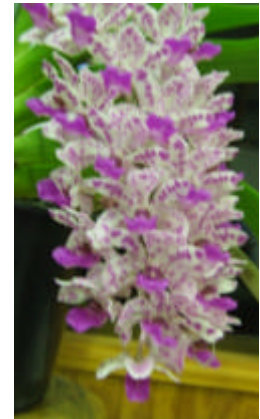

AROUND THE BENCHES August 2010

August saw a large number of members brave a cold night to put on a good showing of their best plants. In all, 27 members benched 104 plants

Phrag Living Fire

**Rlc Dream Trader
'Wallacia'**

Rth Dal's Exclusive

**Masd Marguerite
'Sarah'**

**Den speciosum var
pedunculatum x
speciosum**

Unknown by New Grower

Dtps Jiuhbao Fairy

**Rhy gigantea 'Red' x
Same white**

**Phal Brother Passat x
Phal Brother Golden
Wave**

**Colmanara Wild Cat'
Zebra'**

**Den Peewee 'Keith' x Essie
Banks 'Steve'**

**Paph Hsinying Macasar x
Paph Hsinying Rocket**

By New Grower

**Restrepia contorta
Cultural Award winner
Grown by B & A Kable**