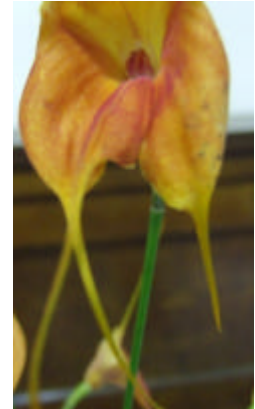

AROUND THE BENCHES August 2010

August saw a large number of members brave a cold night to put on a good showing of their best plants. In all, 27 members benched 104 plants

Phrag Living Fire

**Rlc Dream Trader
'Wallacia'**

Rth Dal's Exclusive

**Masd Marguerite
'Sarah'**

**Den speciosum var
pedunculatum x
speciosum**

Unknown by New Grower

Dtps Jiuhbao Fairy

**Rhy gigantea 'Red' x
Same white**

**Phal Brother Passat x
Phal Brother Golden
Wave**