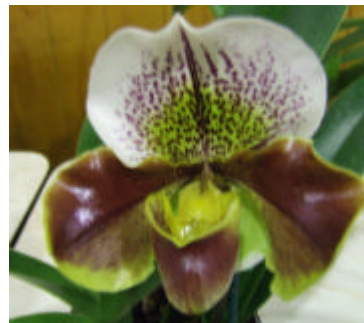

AROUND THE BENCHS

Our June meeting saw 39 members brave the cool night. A total of 50 plants were benched by 12 members
On the Species Symptodial bench In the Cattleya Novelty Section

C walkeriana var alba ‘ Laina ‘

C Aussie Sunset X C Amethystaglossa

On the Species Terrestrial

In the Paphiopedilum Section

Paph chamberlainianum

**Paph Winston Churchill
'Indomitable' X Weelat 'Susan Hughes'**

On the Cattleya bench

On the New Growers Table