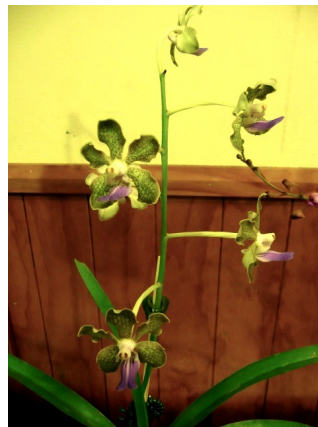

Around the Benches EDOS Inc January 2014

Below is a selection of the Plants which took the eye of our new Committee Member Greg Webb at the last meeting

Phal. *cornu-cervi* 'Red Wan Chiao' SM/JOGA

Paph Neeri-Glow 'Grubs' HCC/QAS

Aeridovanda Renee Gerber

Vanda *tessellata* 'Green' X sib

Bulb. Jersey

Rth. Dal's Girl 'Aerial'

Ascda. Somsri Nugget

Phrag. Sorcerer's Apprentice
'Lakeside Joy'

**Plant of the Month for
January 2014
Grown by T & L Beck**

Dendrobium bracteosum 'The Survivor'
**Cultural Award for January 2014
Grown by B & L Nicoll**