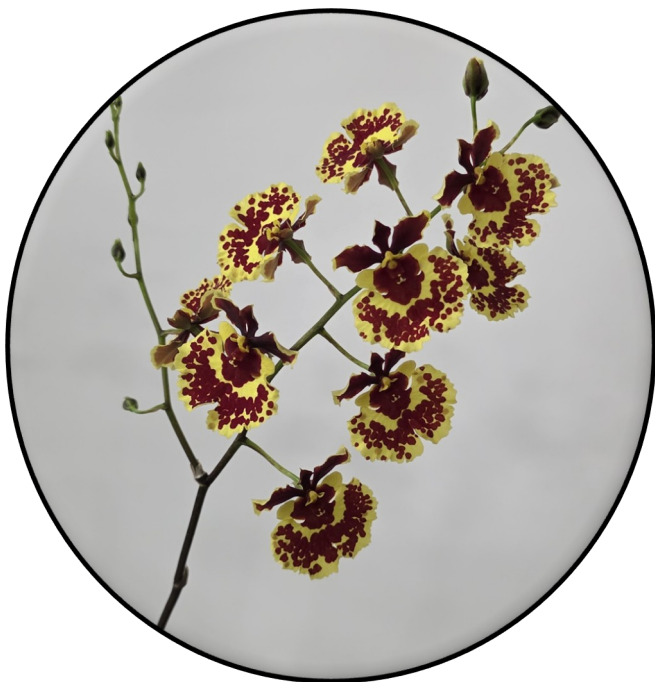

On The Benches at EDOS Inc 2026

Growers' plants from April's Meeting

*Den. (Memoria Charlie Taylor x Patricia Ward)
x (Kuranda Classic x Udomsri)*

*Rlc. Deception
Reign 'Monaco'*

*Rth. Dal's Girl x
Capricorn Charm*

Phal. Butterfly

PLANT OF THE MONTH
Tolu. Capalaba Envy 'Nico1'
Grown by B & L Nicoll

CULTURAL AWARD
Den. Aprichart Rainbow
Grown by G & :K Walker

Bulb. mastersianum 'Red' x 'Yellow'

Lpths. acuminta 'Uchucay' As big as a match head
Thanks to John Clatworthy

Bulb. Meen Echo Gecko

Onc. forbesii

Maurie Page had a captivated audience during his Plant Commentary!!

Lths. telipogoniflora x helicocephala
Photo on left taken by John Clatworthy. John's photo has so much depth in color. Photo on right taken by Editor - Oh Dear, no comparison